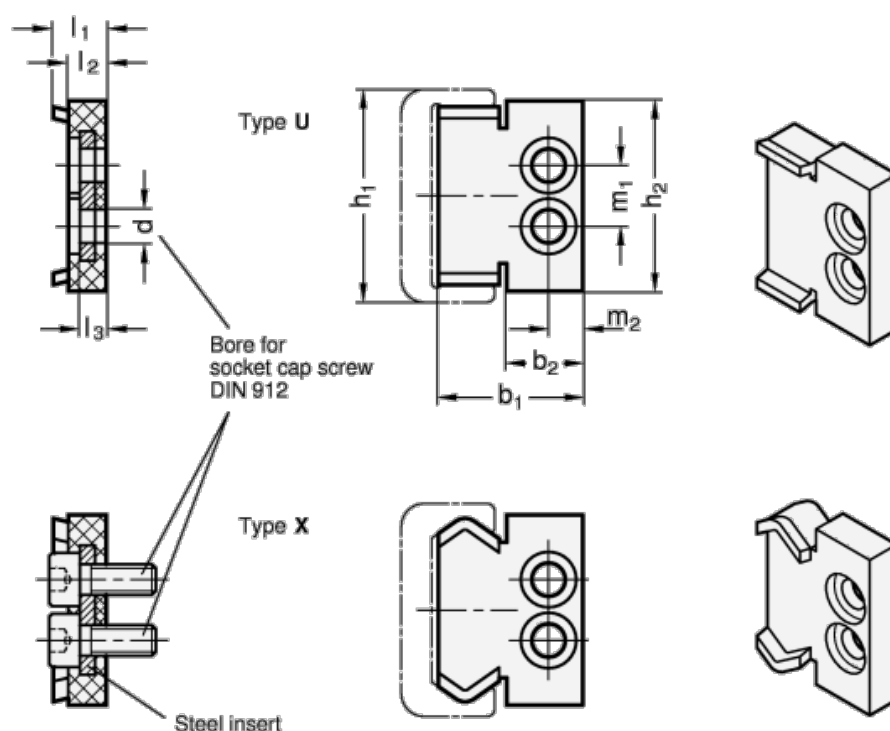

Article number: 20242843X

Description: E+G kompakt endestykke GN 2428-43-X

## Measures

b1	= 32.2	m2	= 7.5
d	= M4	Weight in (g)	= 16
h1	= 43		
h2	= 40		
L1	= 7		
L2	= 5		
L3 max.	= 3.5		
m1	= 12		